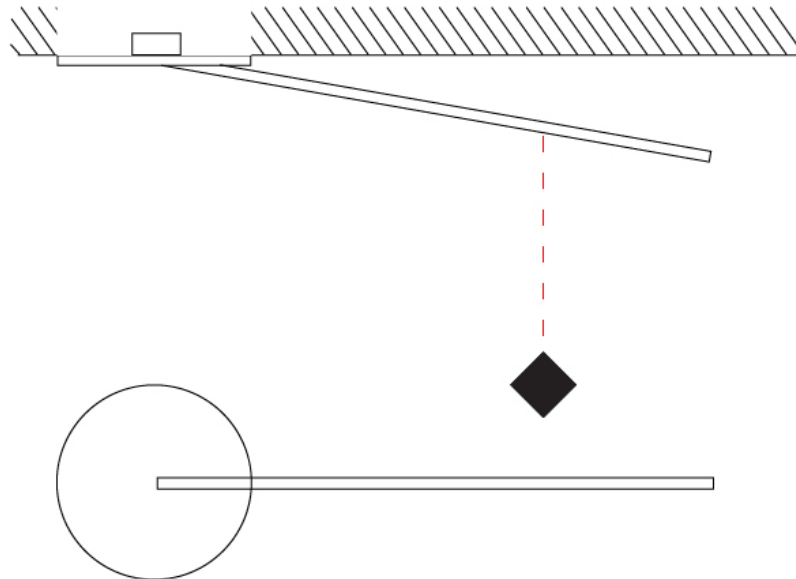

SPILO 1 ROD RECESSED

D46024-

PROJECT

TYPE

SPECIFIER

QUANTITY

DATE

D